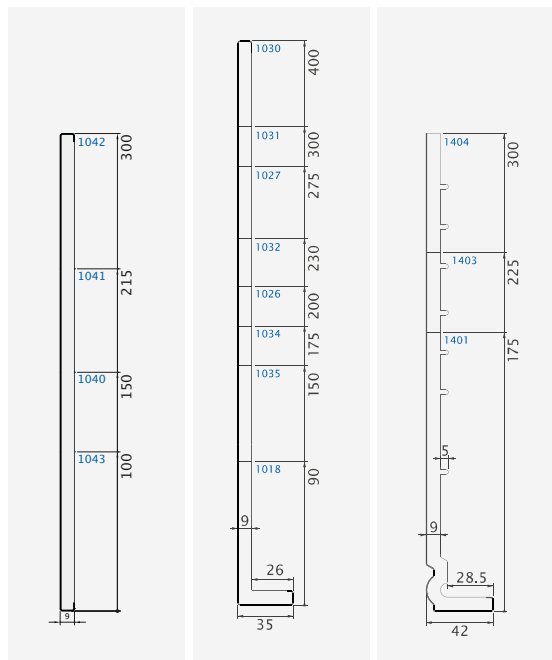

Profieloverzicht bekleding voor dakgoot, dakoversteek en dakrand

DAKRAND PROFIELEN HARDSCHUIM